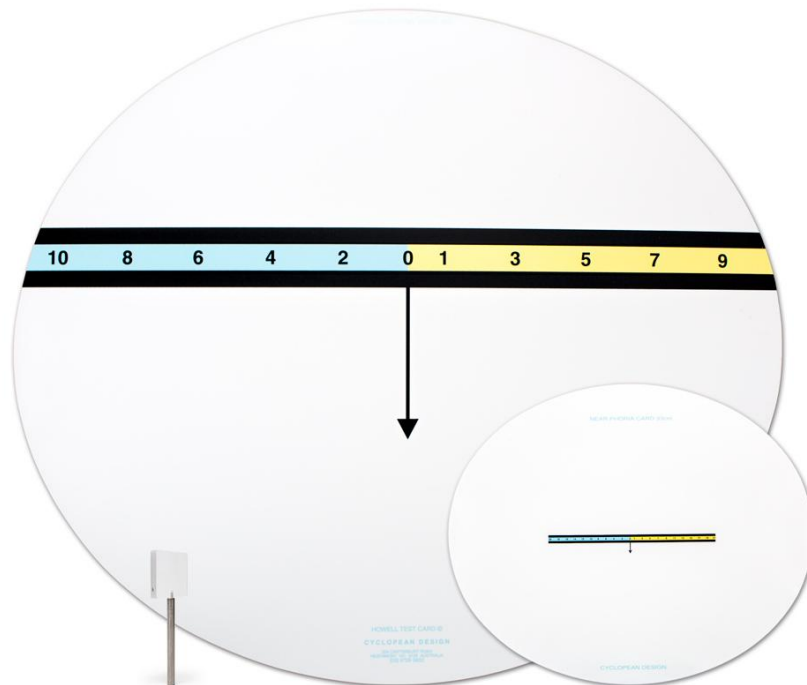

enhancing vision ~ enriching life

CDHP+ Howell Phoria Card™

Howell Phoria Card™

Both Near and Far come with a single 6 PD stick prism.

These cards allow direct measurement of the distance and near phorias in real space or with a phoropter. The patient simply has to tell which number the arrow points to. Any odd number (in yellow) shows esophoria while the even numbers (in blue) shows exophoria. An AC/A can quickly be determined with trial lenses.

The reverse side of the near card has a X-Cyl target, and a variety of letter and word targets.

Near card is about 12" wide.

Distance chart is about 24" wide.