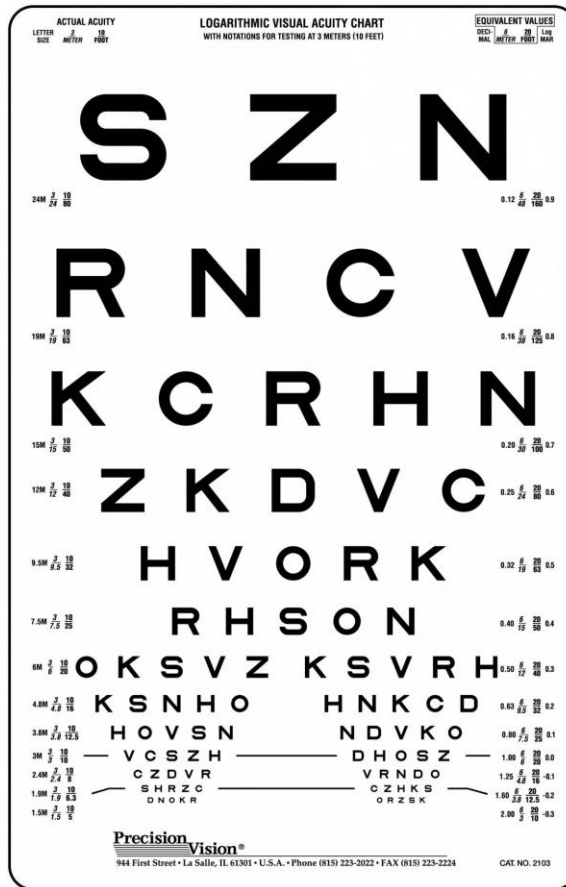

enhancing vision ~ enriching life

Precision Vision®

2103 Logarithmic SLOAN Visual Acuity Test

Two smaller groups 6M to 1.5M for repetitive testing (20/40, 6/12 to 20/10, 6/3 equiv.).

Can be wall-mounted.

Includes LogMar and Letter sizes on chart.

Logarithmic chart uses traditional Sloan optotype

These calibrated optotype

s blur at threshold and adhere to the Snellen 5×5 grid. Sloan chart uses two smaller groups for repetitive testing and minimizes memorization.

Logarithmic Sloan acuity test is a great screener for literate adults and children.