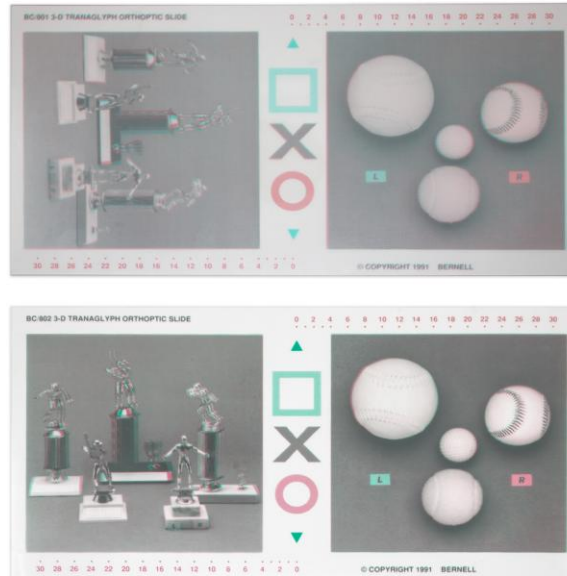

enhancing vision ~ enriching life

BC80+ Variable Tranaglyph™ Slides (800 Series)

Variable Tranaglyph™ Slides

(800 Series)

The 801 Slide Set combines both vertical and horizontal targets. Variable fusional training is achieved for either vertical or lateral imbalances by simply rotating the targets and 550 holder 90 degrees. The Box-X-O anti-suppression check separates the vertical and lateral targets and alignment check, regardless of the orientation.

The 802 Slide Set has two horizontal targets with differing stereoscopic demands, and monocular clues for those who might have difficulty achieving or maintaining 3-D images.

Effective home training slides feature 5.5" x 10.5" red/green targets on transparent vinyl.