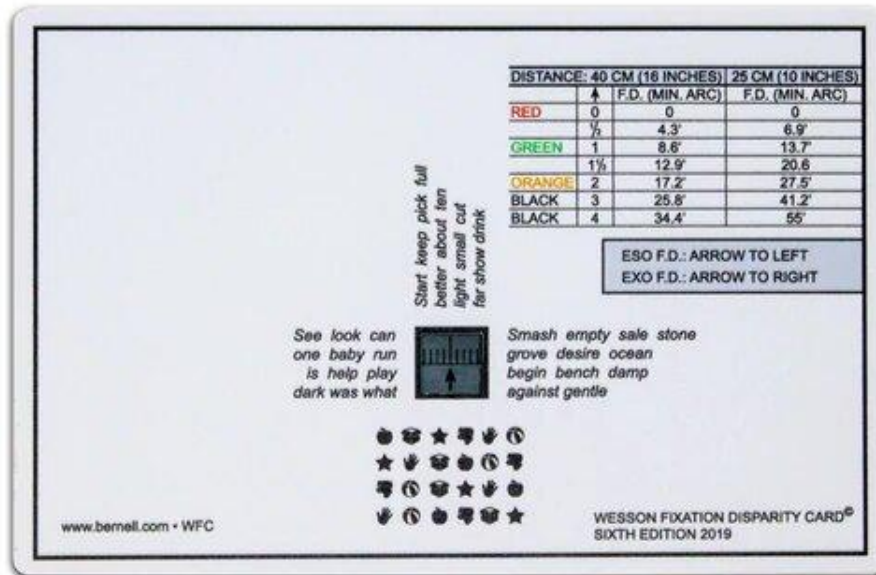

## # 462400 Wesson Fixation Disparity Card

- The Wesson Fixation Disparity Card features measurements such as horizontal and vertical fixation disparity, associated phoria, and forced vergence fixation disparity curves used for fixation typing and the effects of visual therapy. In addition, accommodative lag may be measured with the high frequency and very low-frequency targets.
- This kit includes a fixation disparity card, polarized glasses, instructions, a pad of 25 sheets of the vergence graph, and a storage box.