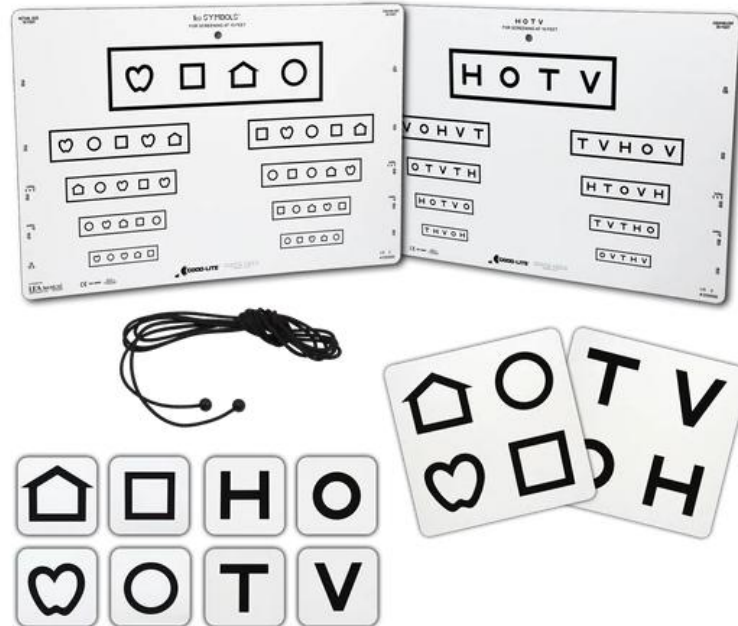

250500 LEA SYMBOLS® & HOTV Screening Wall Chart

The wall charts feature LEA SYMBOLS® and HOTV optotypes with 50% spaced crowding box surrounding each line for screening children ages preschool through grade 12. These charts contain one practice line of 20/100 and screening line sizes of 20/50, 20/40, 20/32, and 20/25.

Preschool Vision Screening Wall Chart includes:

Wall chart with LEA SYMBOLS® and HOTV optotypes

Response Panel and Flash Cards

Screening directions

Measurements: 16 in x 11 in (16 cm x 28 cm)