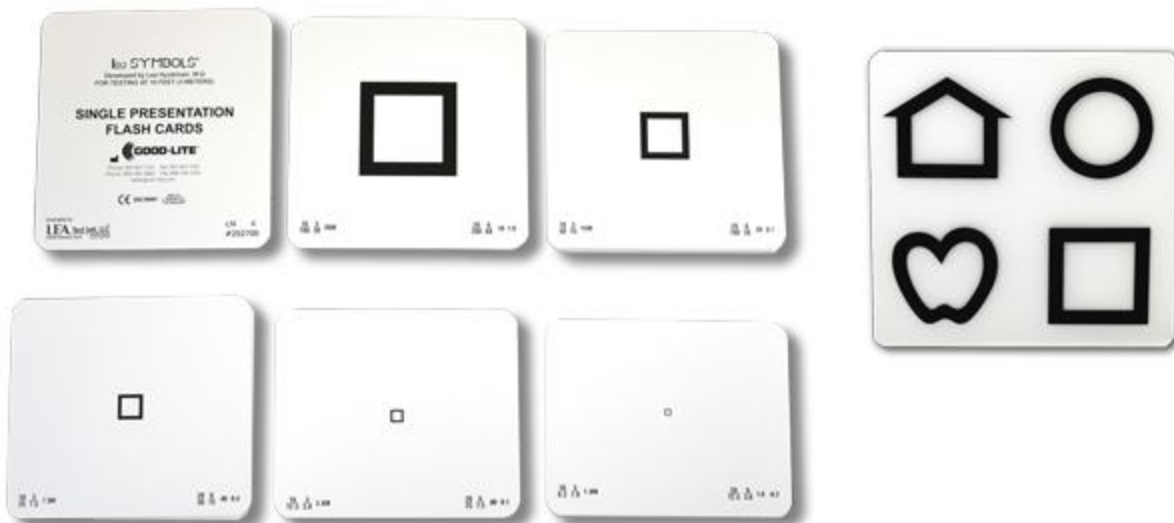

enhancing vision ~ enriching life

USA

Part # 252700 LEA SYMBOLS[®] Flash Cards

- This set of flash cards was designed for testing distance visual acuity in children and adults who have difficulty with visual acuity charts, the Crowded Symbol Book Test, or the Single Symbol Book Test.
- Line sizes from 20/200 to 20/8 (6/60 to 6/2.4) equivalent, 0.10 to 2.50. Includes response key, training cards, and instructions.
- 30 cards per set, 4" x 5" (10 cm x 12.7 cm) to 5" x 5" (12.7 cm x 12.7 cm).
- 10 feet/3 meters testing distance